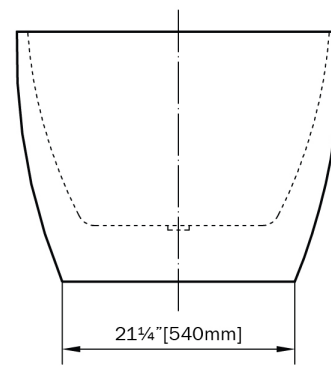

## **Product Dimensions**

- Length: 59.06
- Width: 29.53
- Height: 22.83
- Weight: 77.16

## **Shipping Dimensions**

- Length: 61.02
- Width: 31.5
- Height: 24.8
- Weight: 99.21

## **Bathtubs Specifications**

- Finish: Glossy white
- Primary Material: Acrylic
- Overflow Height: 14.57
- Drain Location: Center
- Shape: Oval
- Capacity in Gallons: 50
- Drain Finish: White

### SIDE VIEW - VUE DE CÔTÉ

\* Dimensions may vary +/- 1/4" (6mm) / Les dimensions peuvent varier de +/- 1/4" (6mm)

Pure acrylic construction reinforced by fiberglass  
*Construction en acrylique renforcée de fibre de verre*