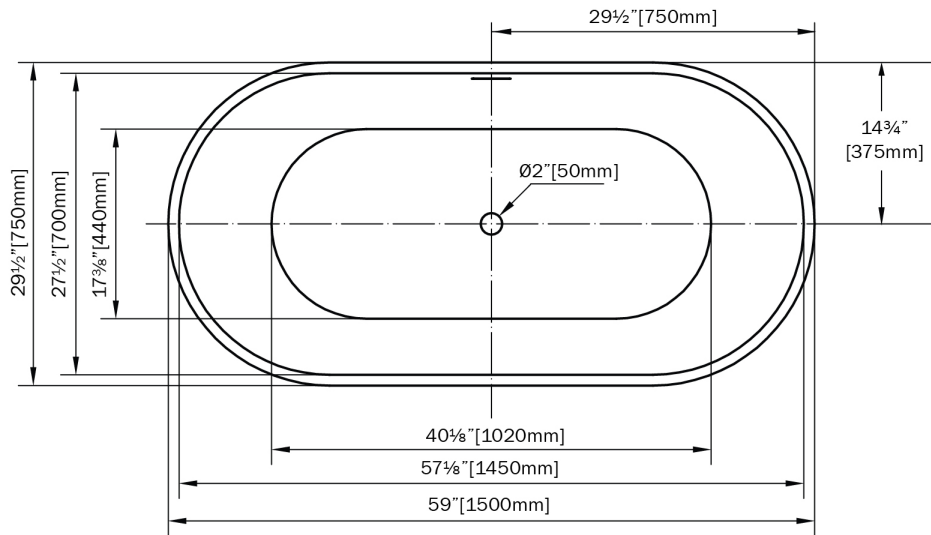

TOP VIEW - VUE DE DESSUS