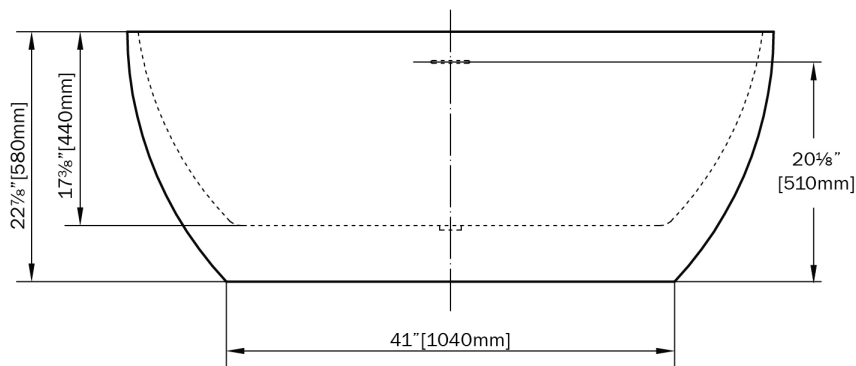

## **Product Dimensions**

- Length: 59.06
- Width: 29.53
- Height: 22.83
- Weight: 77.16

## **Shipping Dimensions**

- Length: 61.02
- Width: 31.5
- Height: 24.8
- Weight: 99.21

## **Bathtubs Specifications**

- Finish: Glossy white
- Primary Material: Acrylic
- Overflow Height: 14.57
- Drain Location: Center
- Shape: Oval
- Capacity in Gallons: 50
- Drain Finish: White

### SIDE VIEW - VUE DE CÔTÉ

\* Dimensions may vary +/- 1/4" (6mm) / Les dimensions peuvent varier de +/- 1/4" (6mm)

Pure acrylic construction reinforced by fiberglass  
*Construction en acrylique renforcée de fibre de verre*